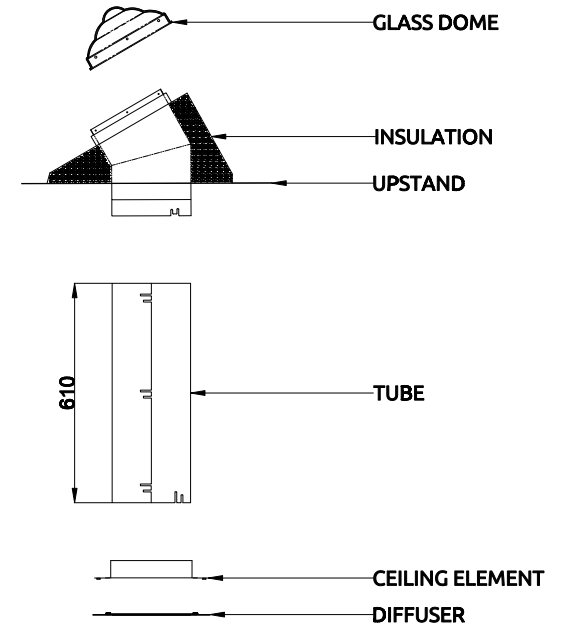

SunTube 25 side wall series

EcoPower insulation elemet HR++

EcoPower insulation elemet HR+++

Intura.

SCALE: 1:1

TITLE: SunTube 25 side wall series

all dimensions in mm

	Name	Date
DRAWN	JR	12.05.2025
APPROVED	JdB	12.05.2025
DRAWING NO.	0205008	
	SHEET 1 OF 1	
version:	v_01_12.05.2025	group: DC