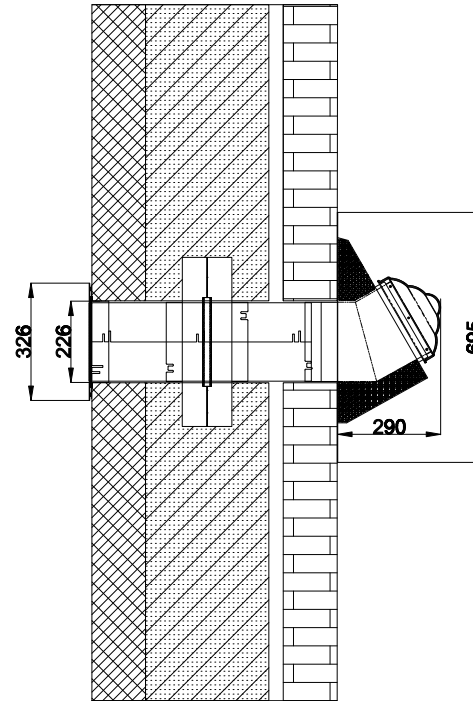

SunTube 25 side wall series

EcoPower insulation elemet HR++

EcoPower insulation elemet HR+++

Intura.

SCALE: 1:1

TITLE: SunTube 25 side wall series

all dimensions in mm

	Name	Date
DRAWN	JR	12.05.2025
APPROVED	JdB	12.05.2025
DRAWING NO.	0205008	
	SHEET 1 OF 1	
version:	v_01_12.05.2025	group: DC