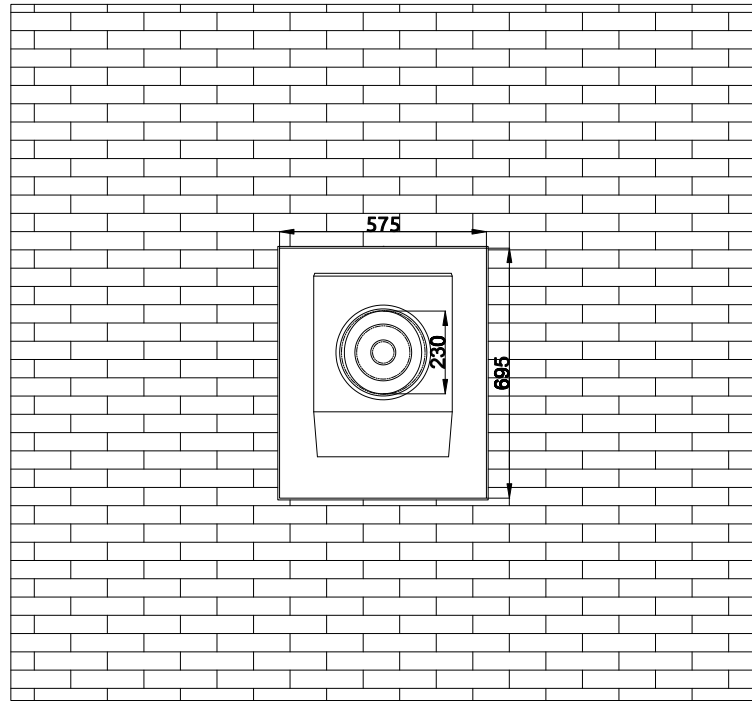

SunTube 25 side wall series

EcoPower insulation elemet HR++

EcoPower insulation elemet HR+++

Intura.

SCALE: 1:1

TITLE: SunTube 25 side wall series

all dimensions in mm

	Name	Date
DRAWN	JR	12.05.2025
APPROVED	JdB	12.05.2025
DRAWING NO.	0205008	
	SHEET 1 OF 1	
version:	v_01_12.05.2025	group: DC