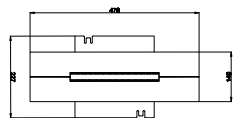

SunTube 25 side wall series

EcoPower insulation elemet HR++

EcoPower insulation elemet HR+++

Intura.

SCALE: 1:1

TITLE: SunTube 25 side wall series

all dimensions in mm

	Name	Date
DRAWN	JR	12.05.2025
APPROVED	JdB	12.05.2025
DRAWING NO.	0205008	
	SHEET 1 OF 1	
version:	v_01_12.05.2025	group: DC