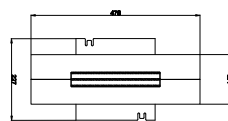

SunTube 25 side wall series

EcoPower insulation elemet HR++

EcoPower insulation elemet HR+++

Intura.

SCALE: 1:1

TITLE: SunTube 25 side wall series

all dimensions in mm

	Name	Date
DRAWN	JR	12.05.2025
APPROVED	JdB	12.05.2025
DRAWING NO.	0205008	
	SHEET 1 OF 1	
version:	v_01_12.05.2025	group: DC