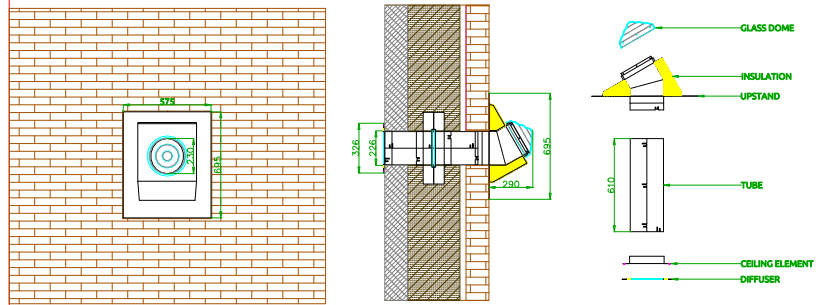

# SunTube 25 side wall series

EcoPower insulation elemet HR++

EcoPower insulation elemet HR+++

SCALE:	TITLE:	PROJW:	Name:	Date:
1:1	SunTube 25 side wall series	JR	JR	12.05.2025
		APPROVED:	JdB	12.05.2025
		DRAWING NO.:	0205008	SHEET 1 OF 1
	all dimensions in mm	VERSION:	v_01_12.05.2025	PROJCT:
				DC