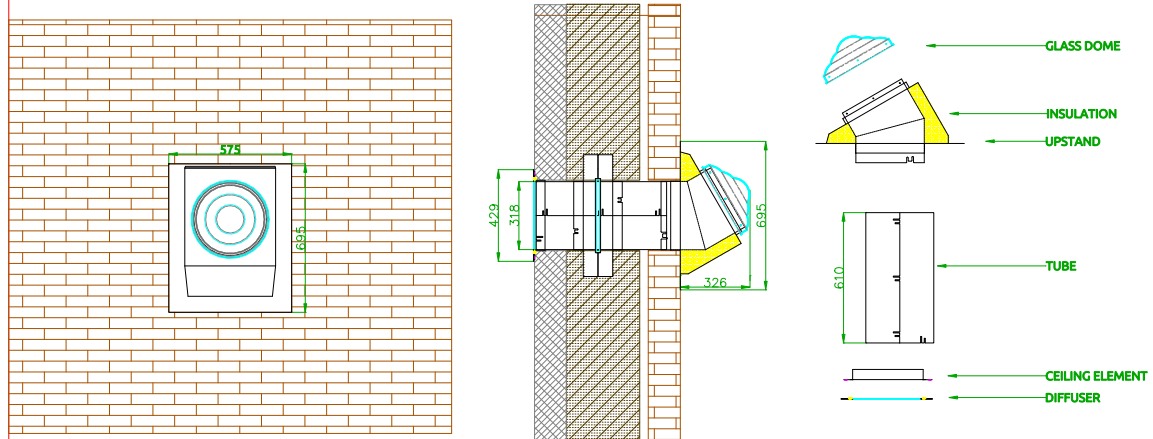

SunTube 35 side wall series

EcoPower insulation element HR++

EcoPower insulation element HR+++

SCALE: 1:1		TITLE: SunTube 35 side wall series		DRAWN: JR		Name: JR		Date: 04.06.2025	
APPROVED: JdB		DRAWING NO.: 0205009		APPROVED: JdB		Name: JdB		Date: 04.06.2025	
all dimensions in mm		version: v_01_04.06.2025		group: DC		SHEET 1 OF 1			