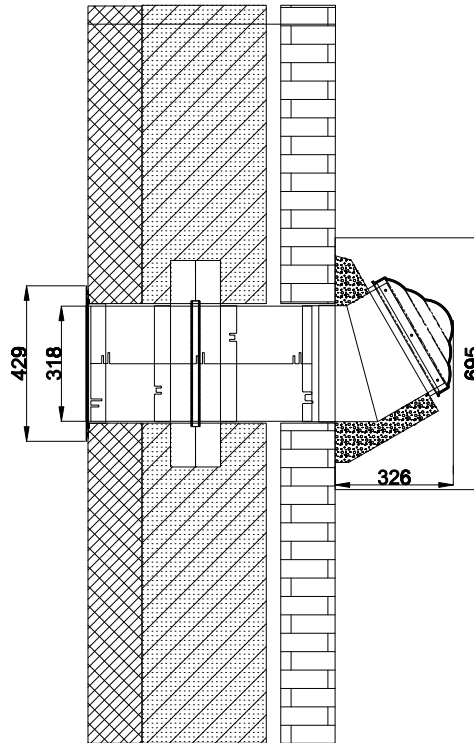

# SunTube 35 side wall series

EcoPower insulation element HR++

EcoPower insulation element HR+++

# Intura.

SCALE:

1:1

TITLE:

SunTube 35 side wall series

all dimensions in mm

	Name	Date
DRAWN	JR	04.06.2025
APPROVED	JdB	04.06.2025
DRAWING NO.	0205009	
	SHEET 1 OF 1	
version:	group:	
v_01_04.06.2025	DC	