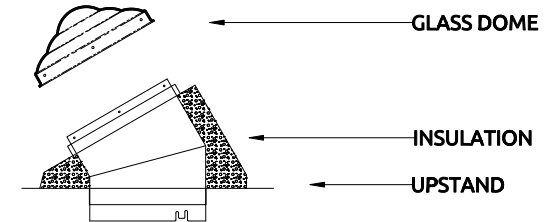

# SunTube 35 side wall series

EcoPower insulation element HR++

EcoPower insulation element HR+++

# Intura.

SCALE:

1:1

TITLE:

SunTube 35 side wall series

all dimensions in mm

	Name	Date
DRAWN	JR	04.06.2025
APPROVED	JdB	04.06.2025
DRAWING NO.	0205009	
	SHEET 1 OF 1	
version:	group:	
v_01_04.06.2025	DC	