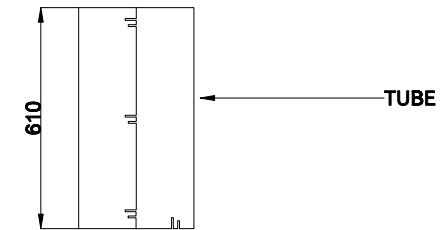

# SunTube 35 side wall series

EcoPower insulation element HR++

EcoPower insulation element HR+++

# Intura.

SCALE:

1:1

TITLE:

SunTube 35 side wall series

all dimensions in mm

	Name	Date
DRAWN	JR	04.06.2025
APPROVED	JdB	04.06.2025
DRAWING NO.	0205009	
	SHEET 1 OF 1	
version:	group:	
v_01_04.06.2025	DC	