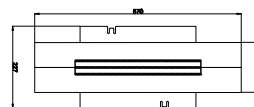

# SunTube 35 side wall series

EcoPower insulation element HR++

EcoPower insulation element HR+++

# Intura.

SCALE:

1:1

TITLE:

SunTube 35 side wall series

all dimensions in mm

	Name	Date
DRAWN	JR	04.06.2025
APPROVED	JdB	04.06.2025
DRAWING NO.	0205009	
	SHEET 1 OF 1	
version:	group:	
v_01_04.06.2025	DC	