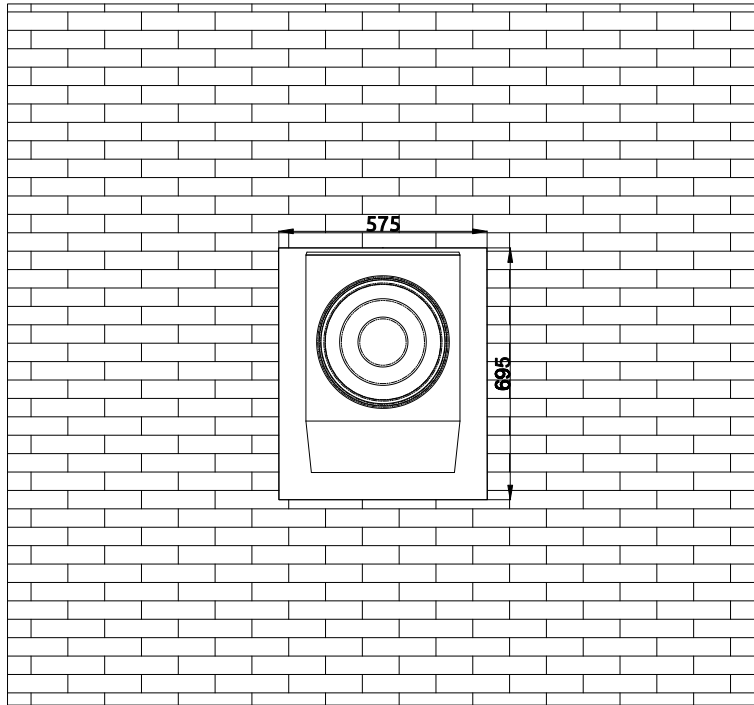

# SunTube 35 side wall series

EcoPower insulation element HR++

EcoPower insulation element HR+++

# Intura.

SCALE:

1:1

TITLE:

SunTube 35 side wall series

all dimensions in mm

	Name	Date
DRAWN	JR	04.06.2025
APPROVED	JdB	04.06.2025
DRAWING NO.	0205009	
	SHEET 1 OF 1	
version:	group:	
v_01_04.06.2025	DC	