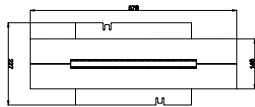

# SunTube 35 side wall series

EcoPower insulation element HR++

EcoPower insulation element HR+++

# Intura.

SCALE:

1:1

TITLE:

SunTube 35 side wall series

all dimensions in mm

	Name	Date
DRAWN	JR	04.06.2025
APPROVED	JdB	04.06.2025
DRAWING NO.	0205009	
	SHEET 1 OF 1	
version:	group:	
v_01_04.06.2025	DC	