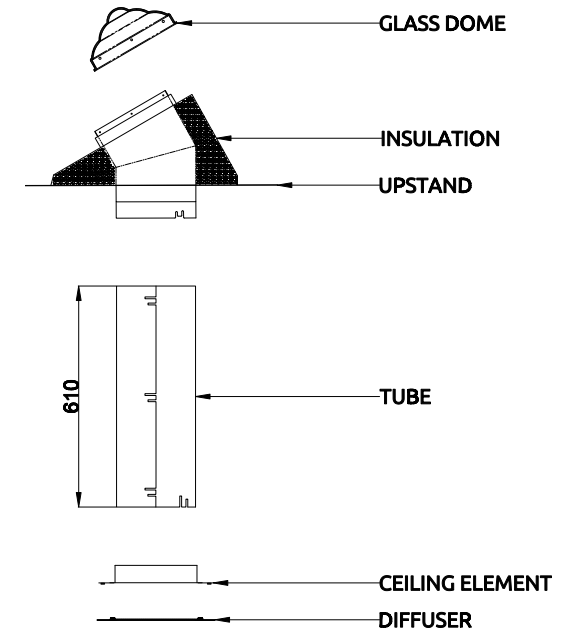

# SunTube 25 side wall series

SCALE:

1:1

TITLE:

SunTube 25 side wall series

all dimensions in mm

	Name	Date
DRAWN	JR	12.05.2025
APPROVED	JdB	12.05.2025
DRAWING NO.	0205008	
	SHEET 1 OF 1	
version:	v_01_12.05.2025	group: DC