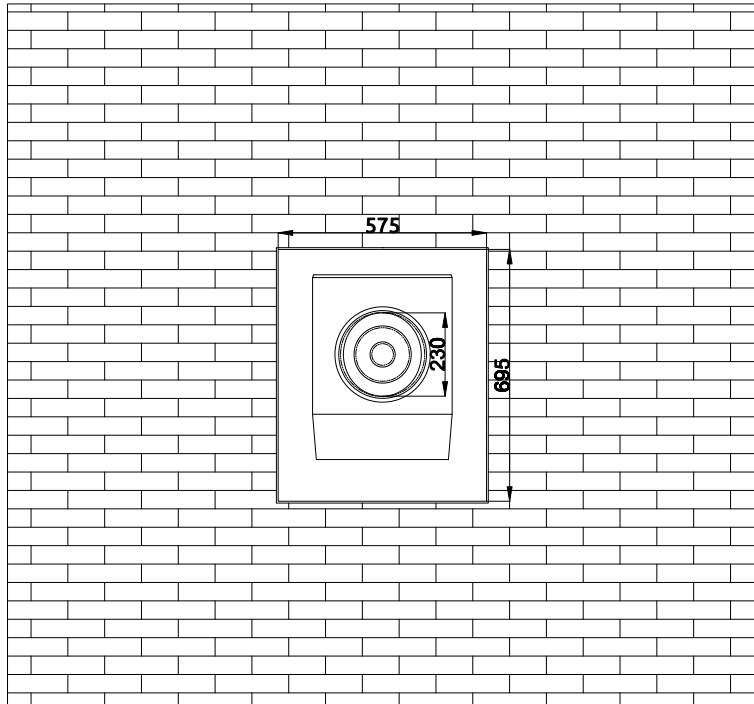

# SunTube 25 side wall series

SCALE:

1:1

TITLE:

SunTube 25 side wall series

all dimensions in mm

	Name	Date
DRAWN	JR	12.05.2025
APPROVED	JdB	12.05.2025
DRAWING NO.	0205008	
	SHEET 1 OF 1	
version:	v_01_12.05.2025	group: DC