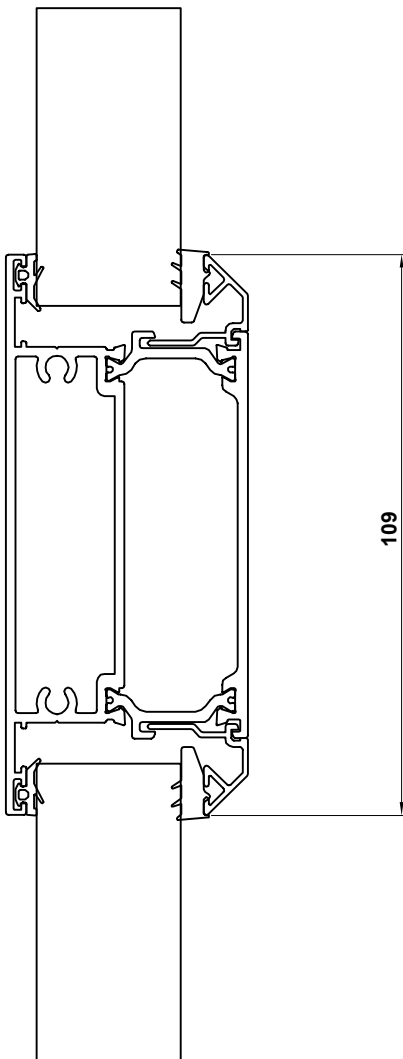

ALITHERM PLUS DOOR ASSEMBLY DETAILS OPEN IN - SINGLE DOOR - INTERNALLY GLAZED - MIDRAIL

ETD030 - Midrail
ETC164 - 28mm Glazing Bead