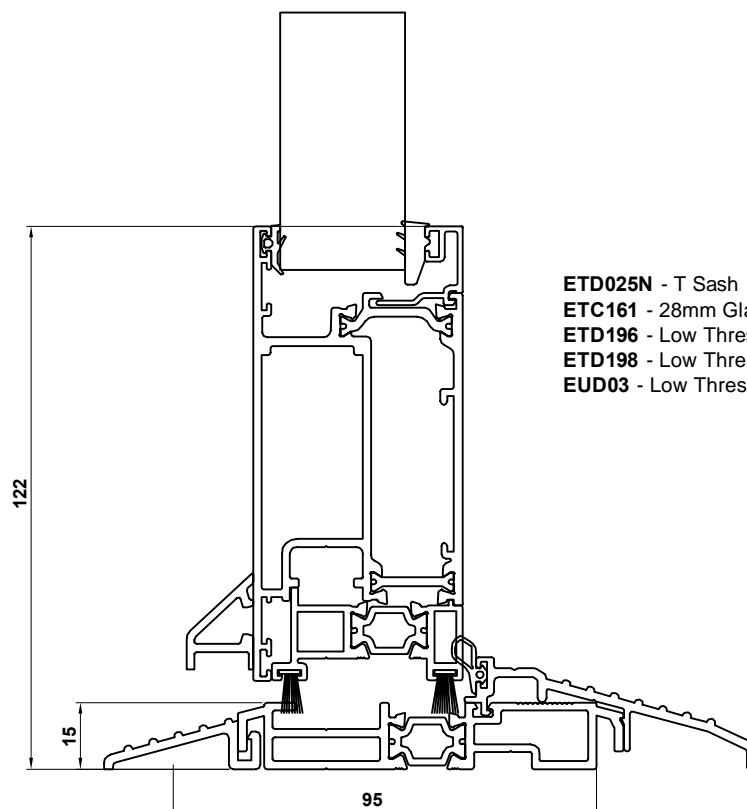

### Classic-Al Frame

- ETD015 - Outer Frame
- ETD025N - T Sash
- ETC164 - 28mm Glazing Bead

## ALITHERM PLUS DOOR ASSEMBLY DETAILS OPEN OUT - DOUBLE DOORS - INTERNALLY GLAZED

**ETD025N** - T Sash  
**ETD048** - Dummy Mullion  
**ETC161** - 28mm Glazing Bead

**ETD025N** - T Sash  
**ETC161** - 28mm Glazing Bead  
**ETD196** - Low Threshold  
**ETD198** - Low Threshold Rebate  
**EUD03** - Low Threshold Ramp