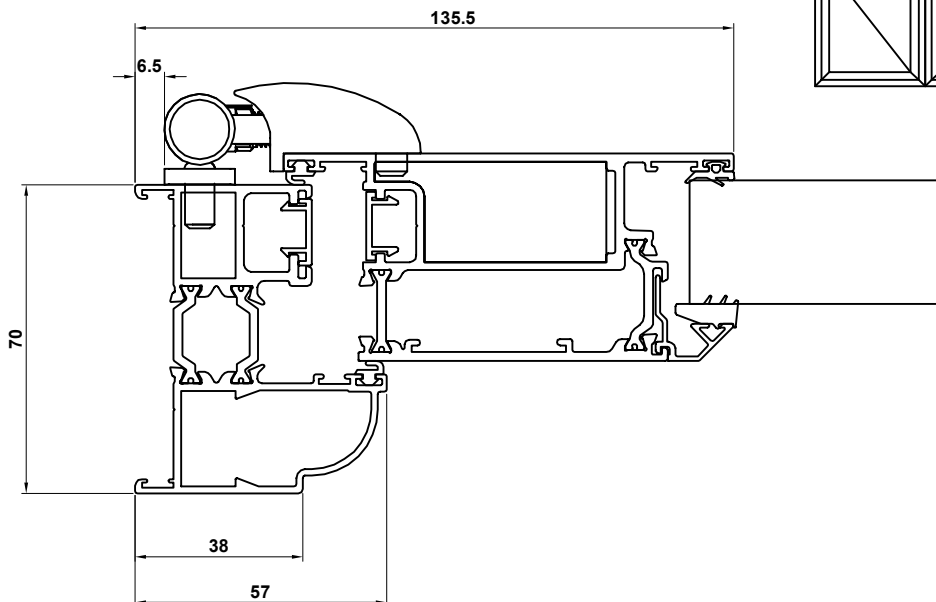

Classic-Al Frame

- ETD015 - Outer Frame
- ETD025N - T Sash
- ETC164 - 28mm Glazing Bead