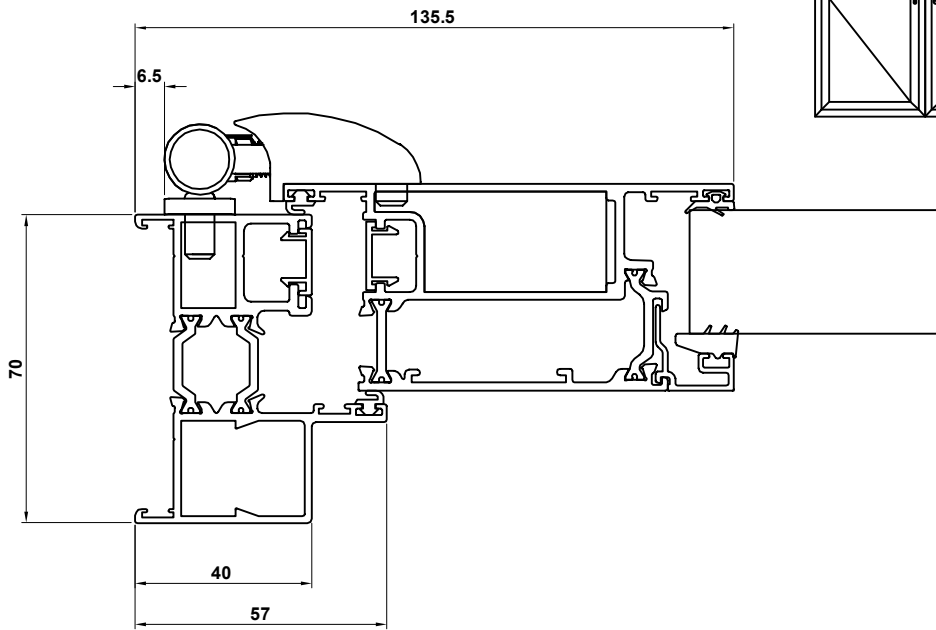

ALITHERM PLUS DOOR ASSEMBLY DETAILS OPEN OUT - DOUBLE DOOR - INTERNALLY GLAZED

Contemporary Frame

- ETD017 - Outer Frame
- ETD025N - T Sash
- ETC161 - 28mm Glazing Bead