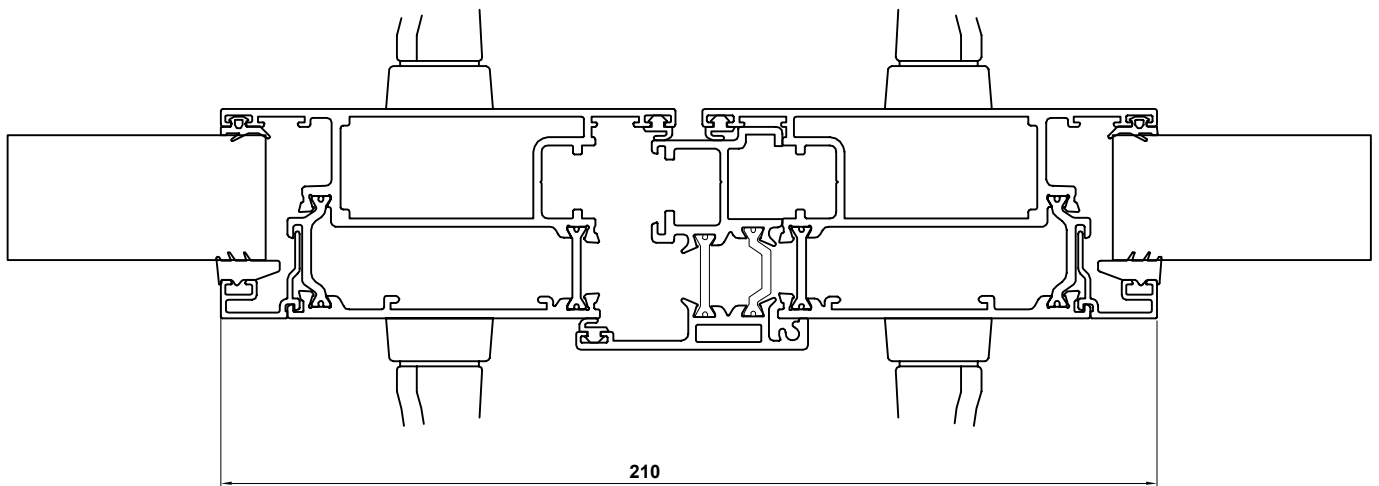

## ALITHERM PLUS DOOR ASSEMBLY DETAILS OPEN OUT - DOUBLE DOORS - INTERNALLY GLAZED

**ETD025N** - T Sash  
**ETD048** - Dummy Mullion  
**ETC161** - 28mm Glazing Bead

**ETD025N** - T Sash  
**ETC161** - 28mm Glazing Bead  
**ETD196** - Low Threshold  
**ETD198** - Low Threshold Rebate  
**EUD03** - Low Threshold Ramp