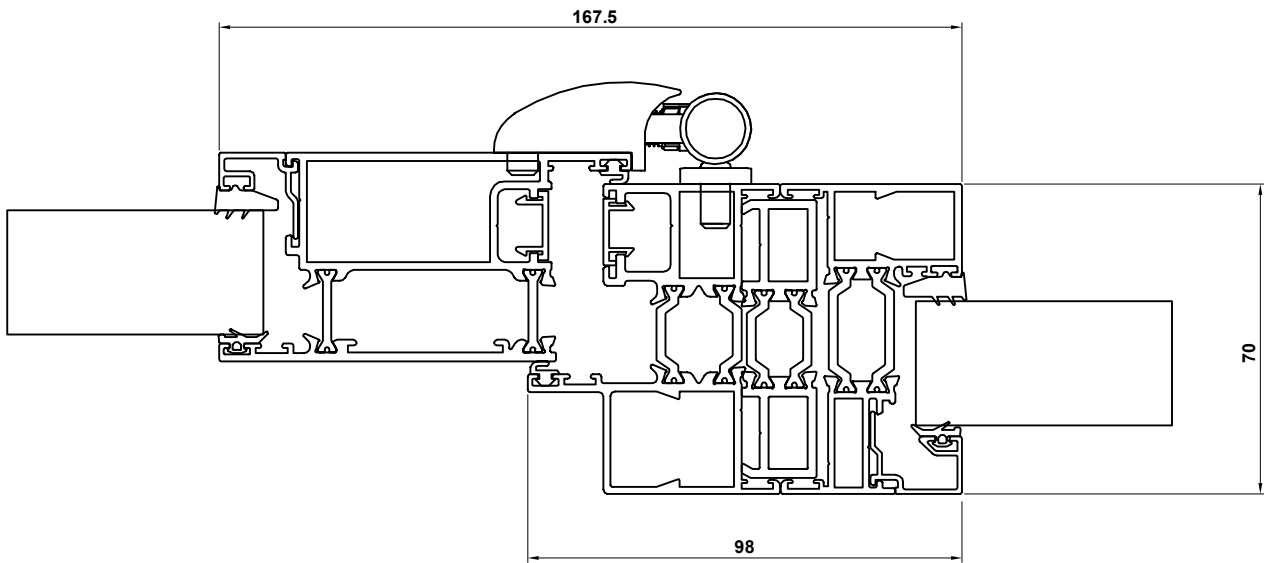

## ALITHERM PLUS DOOR ASSEMBLY DETAILS - COUPLERS

**Hidden Coupler**

**ETD017** - Outer Frame  
**ETD024N** - Z Sash  
**ETC161** - 28mm Glazing Bead

**ETD052** - Outer Frame Coupler

**ZSB169** - Outer Frame  
**ETC371** - 28mm Glazing Bead

**Heavy Duty 25mm Coupler**

**ETD017** - Outer Frame  
**ETD024N** - Z Sash  
**ETC161** - 28mm Glazing Bead

**ETD517** - Coupler

**ZSB169** - Outer Frame  
**ETC371** - 28mm Glazing Bead