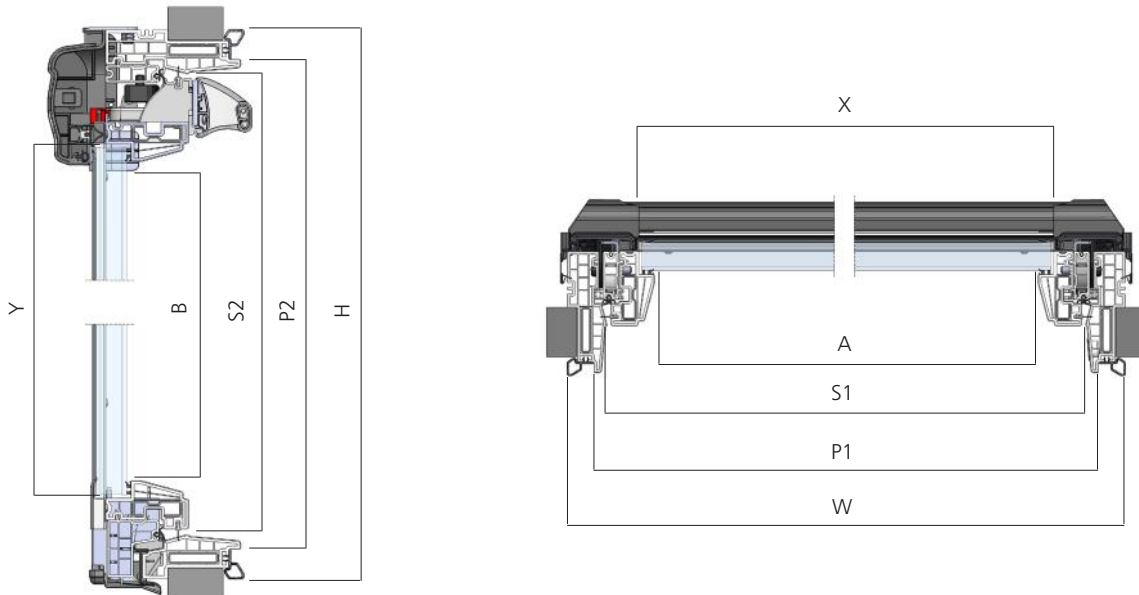

Cross Section

UK

Ryder Close, Cadley Hill Industrial Estate,
Swadlincote, South Derbyshire, DE11 9EU
T: +44 (0) 1283 200 158
E: info@keyliteuk.com

NI & ROI

Derryloran Industrial Est. Sandholes Road,
Cookstown, Co. Tyrone, BT80 9LU
T: +44 (0) 28 8675 8921
E: info@keylite.co.uk