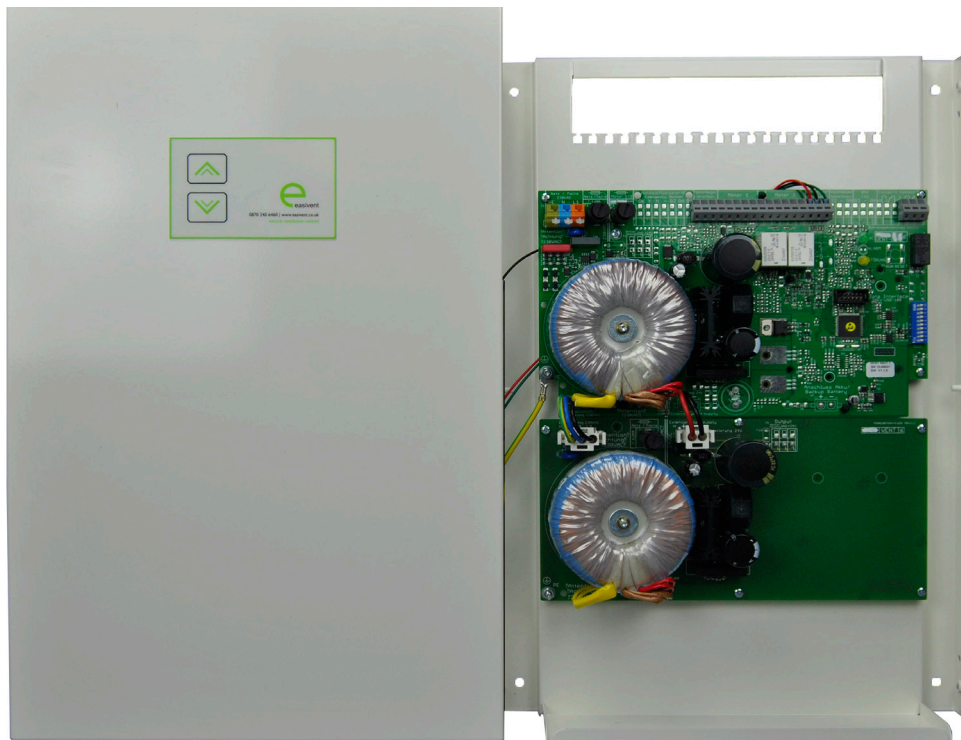

Take control with easivent

Vent-6 Day-to-day natural ventilation control panel

Simple window actuator/vent control for daily natural ventilation projects, with integrated switch

- e 24V, 6A panel with integrated switch on fascia
- e Ideal for natural ventilation applications
- e Exclusively available from Easivent

The Vent-6 control panel has been specially designed to meet the requirements of natural daily ventilation systems, offer window actuator/vent control without the engineering requirements of more complex smoke control operations.

The panel comes complete with a 24V reverse polarity output and inputs for daily ventilation switches, thermostats and wind & rain sensors. The innovative design provides a programmable facility (via DIP switches) for limited ventilation and timed openings. Supplied in a metal enclosure rated to IP20.

Technical data

Product ref:	ST4 4033
Input voltage:	230 V AC / 50 Hz
Output voltage:	24V DC smoothed, stabilized
Max current load:	6.0A
Housing:	Steel panel (RAL 9010)
Power supply:	According to EN 12101-10
Operating temp:	From -5°C to +40°C
Connections:	Vent switches (type DT, ST), heat detector (type TH 70 Ö, TH 4860) wind & rain detector (type WTS-892, WT-890)