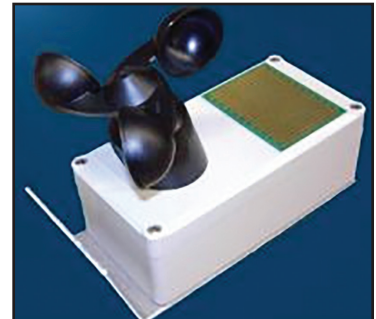

Wind & Rain Detector
A3 4568

For further protection, our wind and rain detector can ensure vents close in poor weather.

Voltage: 24volts
Current: 110mA (when triggering)
Dims: 190 x 100 x 150mm
Weight: 0.5kg

Check out easivent.co.uk or call 0870 240 6460 for assistance.